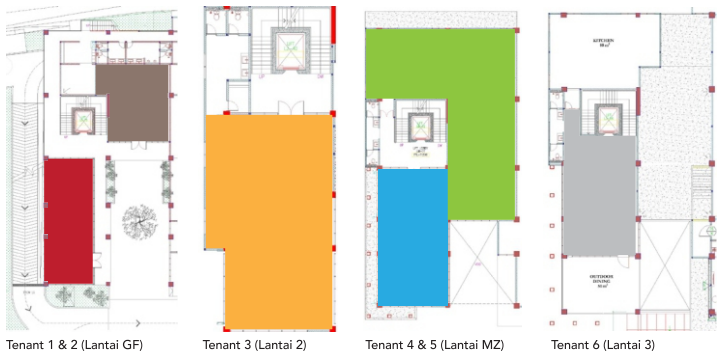

COMMERCIAL AREA LIMITED AREA AVAILABLE

Feel free to ask.

+62 370 611 2000 or
 commercial@primepark-lombok.co.id