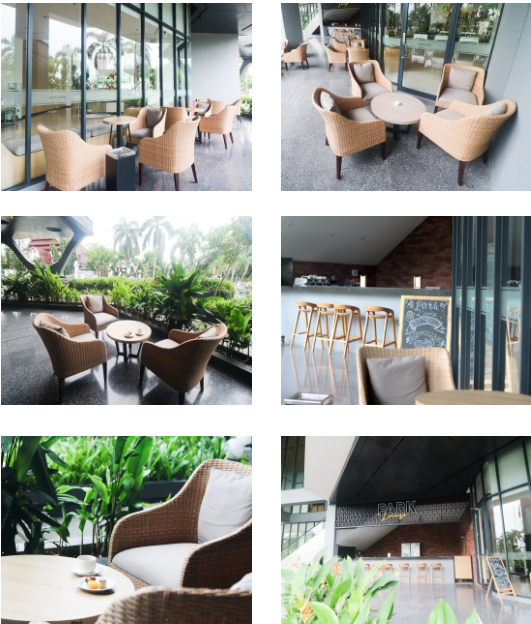

Whether travelling for business or leisure, **PRIME PARK Hotel & Convention Lombok** promises guests a stay filled with Indonesian hospitality and comfort. This 4-star hotel is ideally situated in Mataram City, just a few steps from Islamic Center.

There are many places of interest around the hotel that can be visited with family and friends. The nearby places like Senggigi Beach, Lombok Epicentrum Mall, the Historical "Kota Tua Ampenan" and many more are popular tourist destinations at Lombok.

PARK Lounge